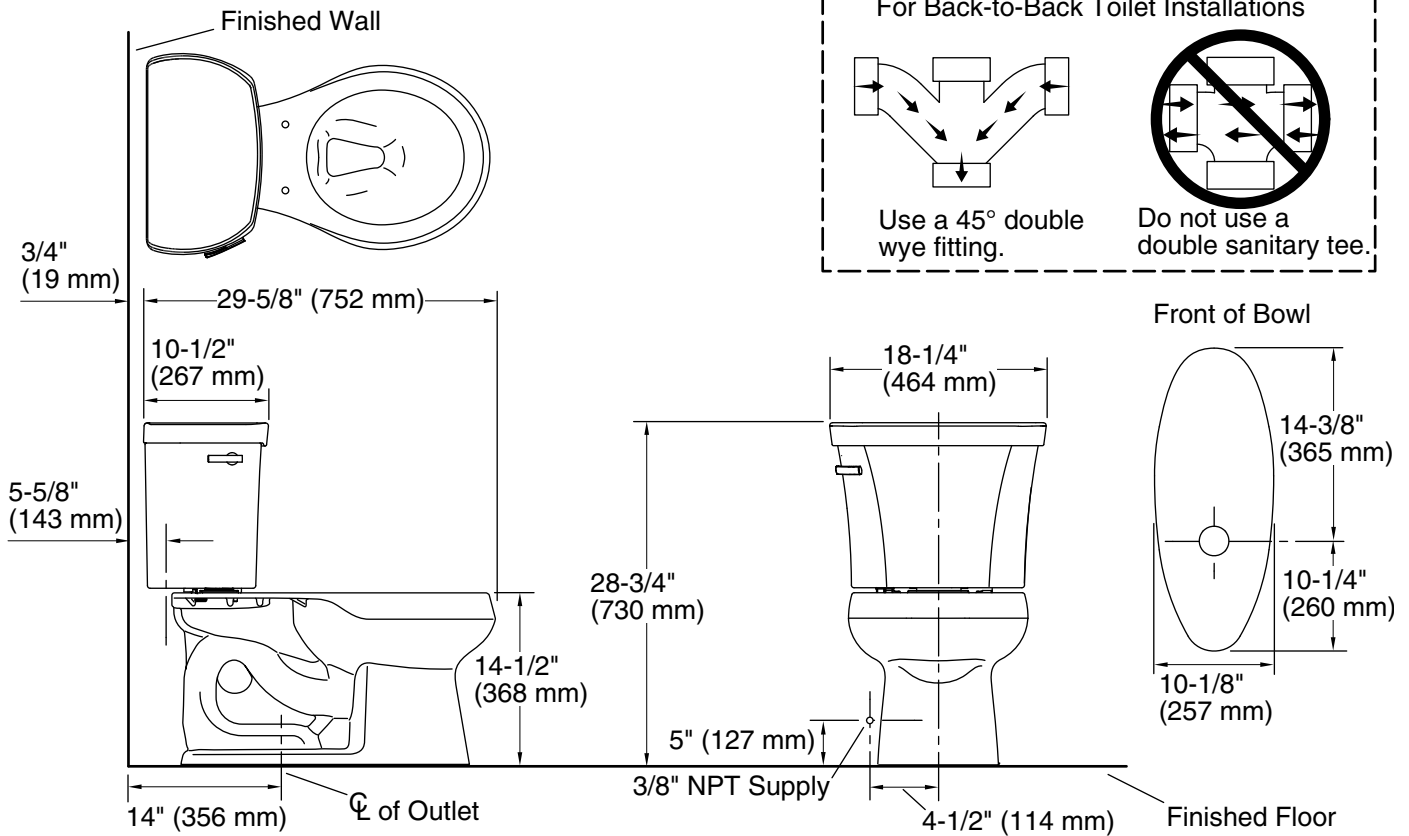

## Technical Information

All product dimensions are nominal.

Toilet type:	Two-piece, Floor-mount
Waste Outlet:	Floor
Bowl shape:	Round-front
Flush type:	Class Five®
Trap passageway:	2-1/8" (54 mm)
Water Consumption	
Full:	1.28 gpf (4.8 lpf)
Water surface size:	10-1/2" x 7-3/4" (267 mm x 197 mm)
Rim to water surface:	5-1/4" (133 mm)
Rough-in:	14" (356 mm)
Seat-mounting holes:	5-1/2" (140 mm)

## Notes

Install this product according to the installation instructions.

For back-to-back toilet installations: Use only a 45° double wye fitting.